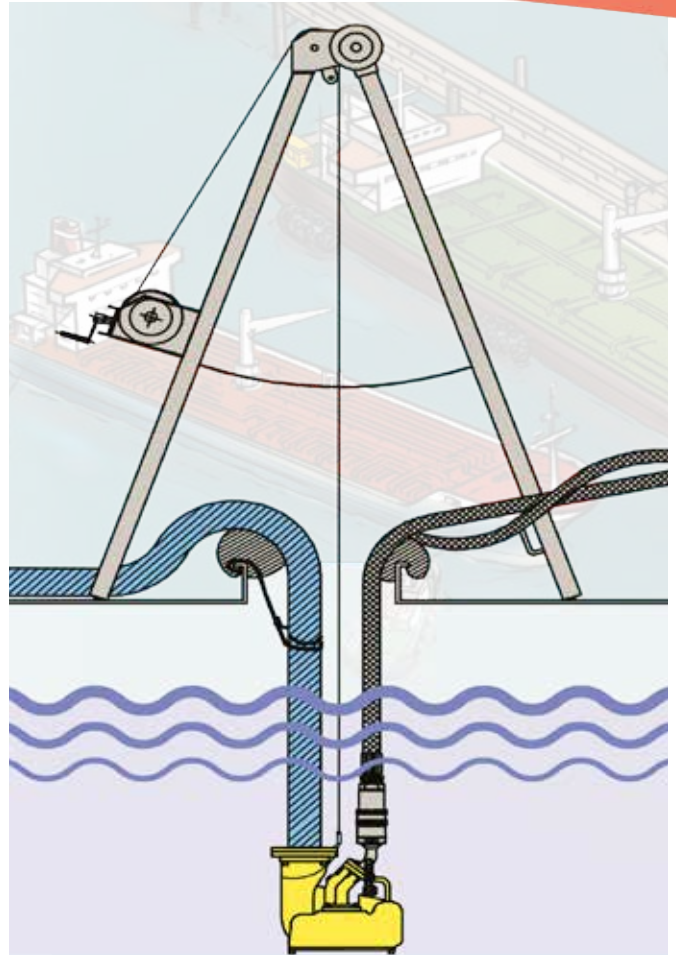

MariFlex Tripod Equipment

Specifications MariFlex Tripod

DIESEL ENGINE

Description	: Tripod for handling portable equipment
Safe working load	: 500 kg max
Length and material wire	: 35 mtr, Stainless steel
Operation	: Manual
Dimensions	: 2250 x 1170 x 490/1400 mm (height x width x depth) (storage / installed)
Weight	: 62 kg

MariFlex Group

Maassluisdijk 101 | 3133 KA Vlaardingen
Harbour no.: 738 | The Netherlands
Phone +31 10 - 434 44 45 | info@mariflex.net
www.mariflex.net

MariFlex