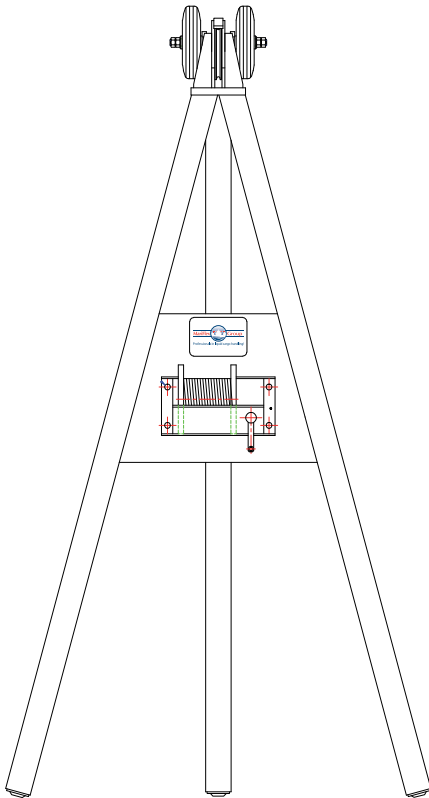

## Tripod for handling portable equipment

The MariFlex Tripod is a hoisting device designed to handle portable pumps, cargo and hydraulic hoses during an overtop off-loading.

The tripod is a compact and sturdy and has a safe working load of 500 kg.

The Tripod is equipped with a manual driven winch, the winch is fitted with a 35 meter Stainless Steel wire.

**MariFlex**

### DIESEL ENGINE

<b>Description</b>	: Tripod for handling portable equipment
<b>Safe working load</b>	: 500 kg max
<b>Length and material wire</b>	: 35 mtr, Stainless steel
<b>Operation</b>	: Manual
<b>Dimensions</b>	: 2250 x 1170 x 490/1400 mm (height x width x depth) (storage / installed)
<b>Weight</b>	: 62 kg